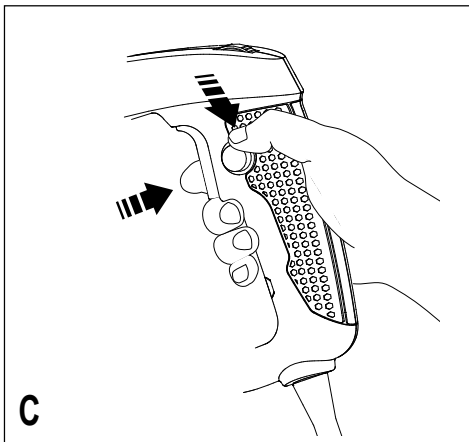

STANLEY

Technical data

SPECIFICATION		STPT600
Power	W	600
Voltage	V	220-240
Frequency	Hz	50/60
No-Load Speed	/min	0-16,000
Air Volume	m ³ /min	3.5
Weight	Kg	1.6

Definitions: Safety Guidelines

The definitions below describe the level of severity for each signal word. Please read the manual and pay attention to these symbols.

Use

Mounting The Nozzle For Blowing Operations (fig. A)

- Insert the pin located inside the Nozzle into the notch provided on the Blast Port (1)
- To lock Nozzle in place, turn the Nozzle in the direction indicated.
- To remove Nozzle, turn the Nozzle in the opposite direction.