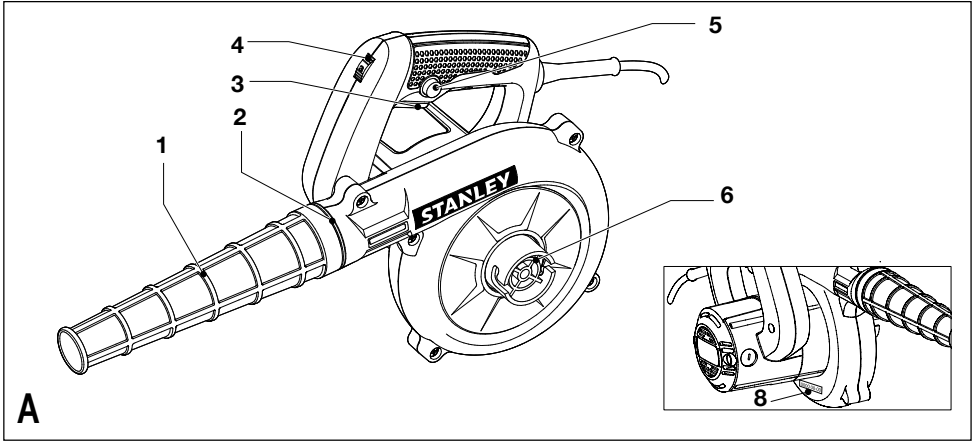

STANLEY

Technical data

SPECIFICATION		STPT600
Power	W	600
Voltage	V	220-240
Frequency	Hz	50/60
No-Load Speed	/min	0-16,000
Air Volume	m ³ /min	3.5
Weight	Kg	1.6

Definitions: Safety Guidelines

The definitions below describe the level of severity for each signal word. Please read the manual and pay attention to these symbols.