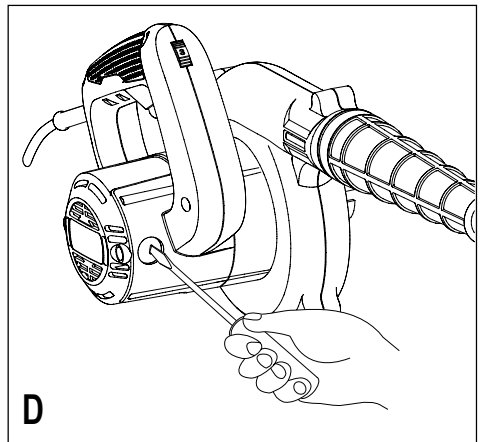

STANLEY

Technical data

SPECIFICATION		STPT600
Power	W	600
Voltage	V	220-240
Frequency	Hz	50/60
No-Load Speed	/min	0-16,000
Air Volume	m ³ /min	3.5
Weight	Kg	1.6

Definitions: Safety Guidelines

The definitions below describe the level of severity for each signal word. Please read the manual and pay attention to these symbols.