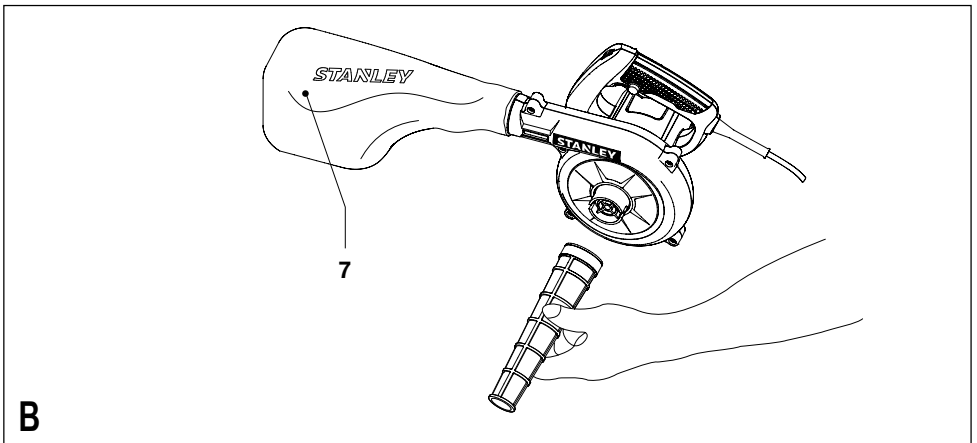

STANLEY

Technical data

SPECIFICATION		STPT600
Power	W	600
Voltage	V	220-240
Frequency	Hz	50/60
No-Load Speed	/min	0-16,000
Air Volume	m ³ /min	3.5
Weight	Kg	1.6

Definitions: Safety Guidelines

The definitions below describe the level of severity for each signal word. Please read the manual and pay attention to these symbols.