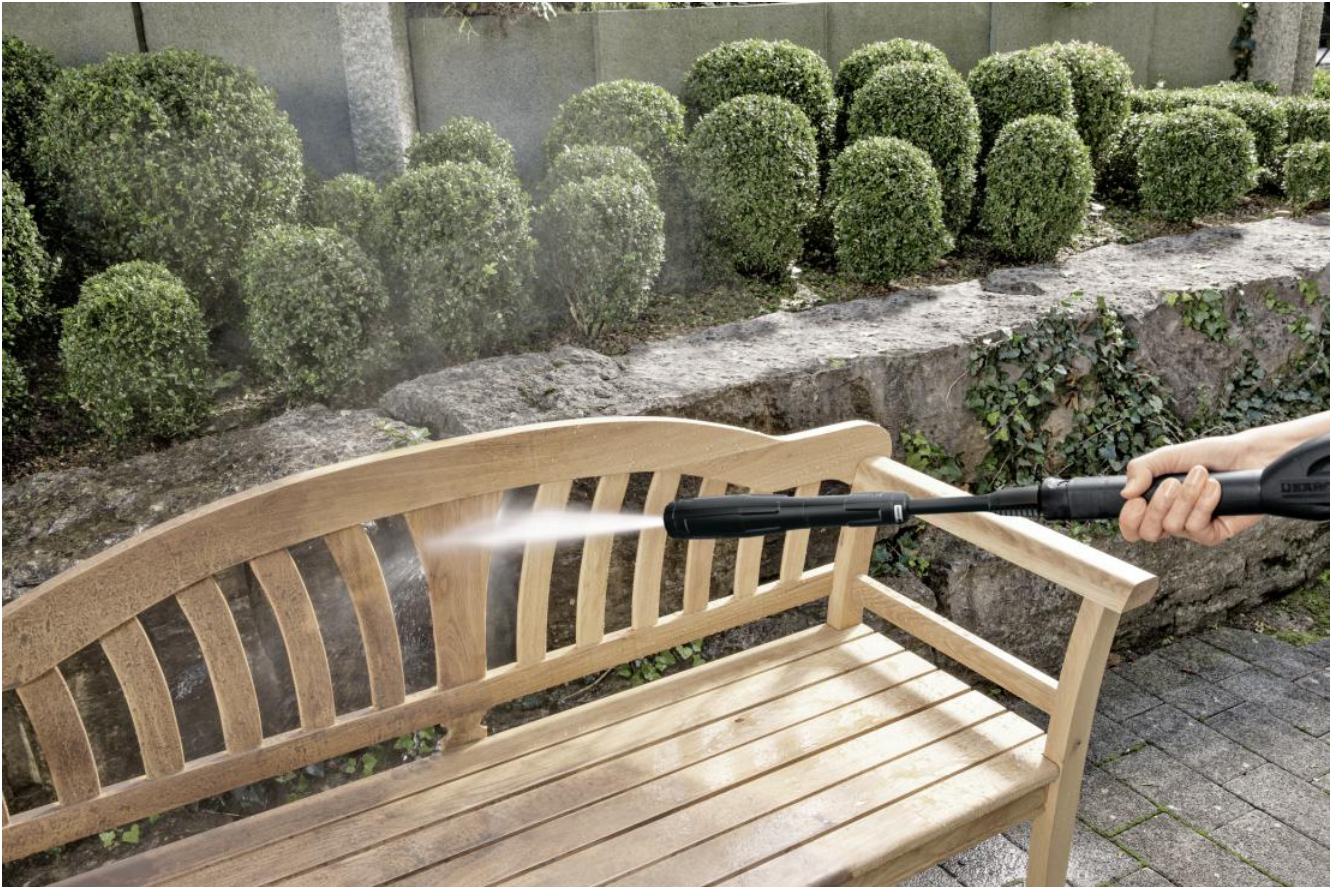

Continuous adjustment

- The pressure can be adapted to the cleaning task.

Low-pressure detergent jet

- Infinitely adjustable pressure regulation - from low-pressure detergent jet to high-pressure jet.

Time saving

- No need to change spray lance.

COMPATIBLE MACHINES

- K 5
- K 5 Basic
- K 5 Premium Silent 60 Hz
- K 4
- K 5 Compact *MX
- K 5 UM Car
- K 5 Power Control
- K 5 Premium Silent Home 60Hz
- K 5 Premium Power Control Home
- K 4 Car
- K 4 Universal Edition
- K 4 Premium Power Control
- K 4 Power Control
- K 4 Power Control
- K 4 Power Control Car
- K 4 Premium Silent Veranda 60Hz
- K 3 Follow Me
- K 3 Follow Me
- K 3 Follow Me *MX