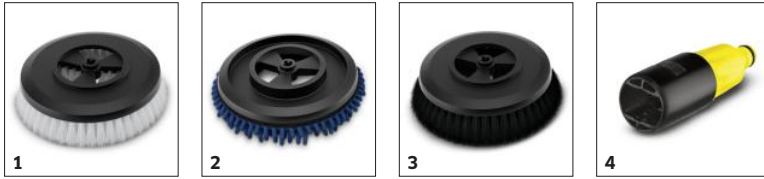

ACCESSORIES FOR WB 120 ROTATING WASH BRUSH 2.644-060.0

		Order no.	Description	
BRUSHES				
Interchangeable attachment universal for WB 120 and WB 100	1	2.644-062.0	The wash brush interchangeable attachment Universal for the rotating wash brush is ideally suited to cleaning all smooth surfaces such as paint, glass or plastic.	☐
Interchangeable attachment car & bike for WB 120 and WB 100	2	2.644-063.0	Perfect for cleaning cars and motorbikes: The microfibre wash brush interchangeable attachment Car & Bike for the rotating wash brush.	☐
Interchangeable attachment home & garden for WB 120 and WB 100	3	2.644-064.0	For thorough cleaning of resistant surfaces around the home: The wash brush interchangeable attachment Home & Garden for the rotating wash brush.	☐
Garden hose adapter	4	2.640-732.0	Adapter for garden hose connection - suitable for attaching all Kärcher brushes to garden hoses with the quick-coupling system.	☐

☐ Available accessories.