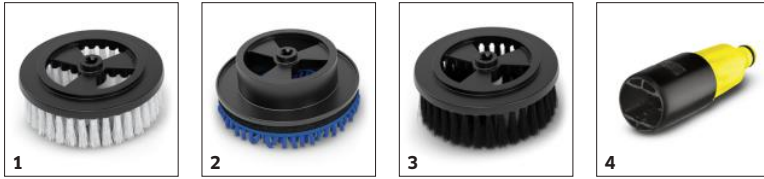

ACCESSORIES FOR WB 130 ROTATING WASH BRUSH 2.644-286.0

		Order no.	Description	
BRUSHES				
Interchangeable attachment universal for WB 130	1	2.644-289.0	Ideal for cleaning all smooth surfaces such as paint, glass or plastic: The interchangeable Universal attachment for the WB 130 rotating wash brush.	☐
Interchangeable attachment car & bike for WB 130	2	2.644-290.0	Perfect cleaning of cars and motorbikes: The interchangeable Car & Bike microfibre attachment for the WB 130 rotating wash brush.	☐
Interchangeable attachment home & garden for WB 130	3	2.644-291.0	For thorough cleaning of resistant surfaces around the home: The interchangeable Home & Garden attachment for the WB 130 rotating wash brush.	☐
Garden hose adapter	4	2.640-732.0	Adapter for garden hose connection - suitable for attaching all Kärcher brushes to garden hoses with the quick-coupling system.	☐

■ Included in the scope of supply. □ Available accessories.