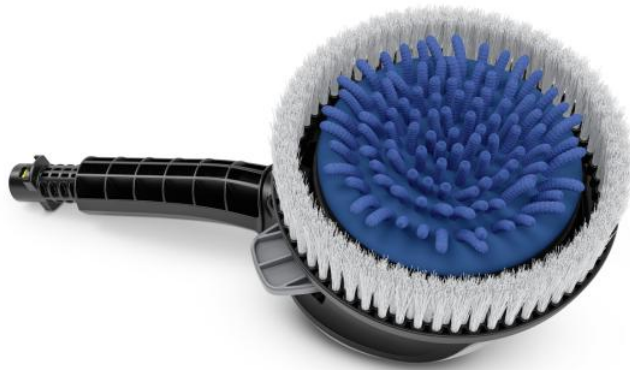

KÄRCHER

WB 130 ROTATING WASH BRUSH CAR & BIKE

Gentle cleaning of cars and motorbikes: The rotating wash brush with innovative removable microfibre Car & Bike attachment. Machine washable at 60 °C.

Order no.

2.644-287.0

Technical data

EAN code		4054278862699
Fabric fibre composition		75% polyester, 25% polyamide
Weight	kg	0.4
Weight incl. packaging	kg	0.5
Dimensions (L x W x H)	mm	305 x 156 x 137

Rotating brush head

- Gentle, soft and efficient cleaning.

Attachment change via release lever

- Quicker and easier attachment change without contact with dirt.
- Your hands always stay clean.
- Choose the right attachment for different applications.

Innovative microfibre attachment with hook-and-loop fastener, removable and washable

- Machine-washable up to 60 °C.
- The attachment is ready for use again quickly and without any great effort.

ACCESSORIES FOR WB 130 ROTATING WASH BRUSH CAR & BIKE 2.644-287.0