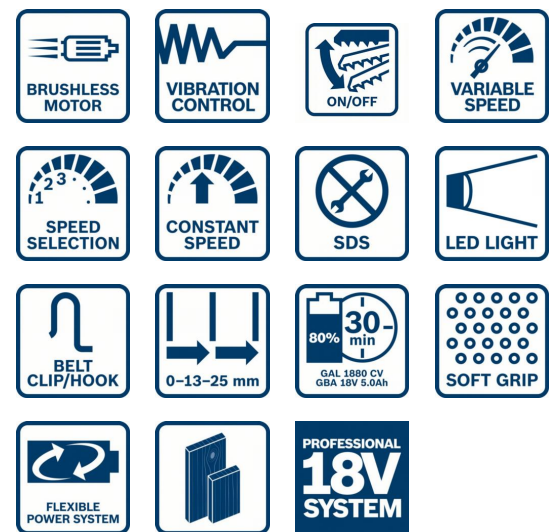

Material number	0 601 6A8 108
EAN	3165140951777
1 x reciprocating saw blade S 1110 VF, Heavy for Wood + Metal available separately as set of 5: 2 608 657 610	✓
Cardboard box	✓

### Technical data

Cutting depth in wood	230 mm
Cutting depth in metal profiles and metal pipes	175 mm
Stroke lengths	32 mm
Weight excl. battery	3.5 kg
Battery voltage	18.0 V
Stroke rate (1st gear / 2nd gear)	0 - 2,500 spm
Tool dimensions (width)	101 mm
Tool dimensions (length)	485 mm
Tool dimensions (height)	190 mm
Noise level	The A-rated noise level of the power tool is typically as follows: Sound pressure level dB(A); Sound power level dB(A). Uncertainty K= dB.