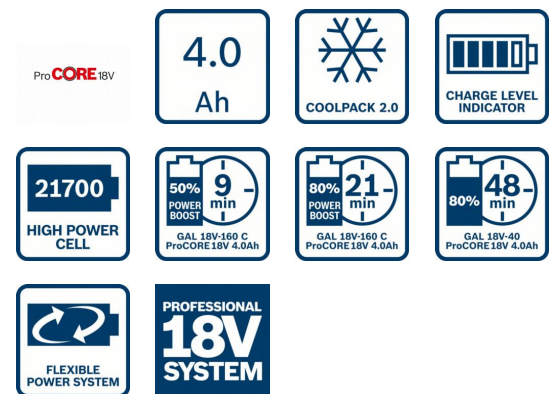

1 600 A01 93L – ProCORE18V 4.0Ah

Material number	1 600 A01 93L
EAN	3165140959650
Cardboard box	✓

Technical data

Technical data

Battery voltage	18.0 V
Weight	1 kg
Battery dimensions (width)	77 mm
Battery dimensions (length)	117 mm
Battery dimensions (height)	47 mm
Battery dimensions (width x length x height)	77 x 117 x 47 mm

Sales information

Positioning

- Performance of a conventional battery in the most compact size and weight

User benefit

- Latest cell technology offering same power as an standard 4 Ah battery – at significantly smaller size and better weight
- Professional 18V System: 100% compatible with all new and existing Bosch Professional 18 V power tools and chargers
- 135% longer lifetime compared to a standard battery due to COOLPACK 2.0 technology preventing the battery from overheating